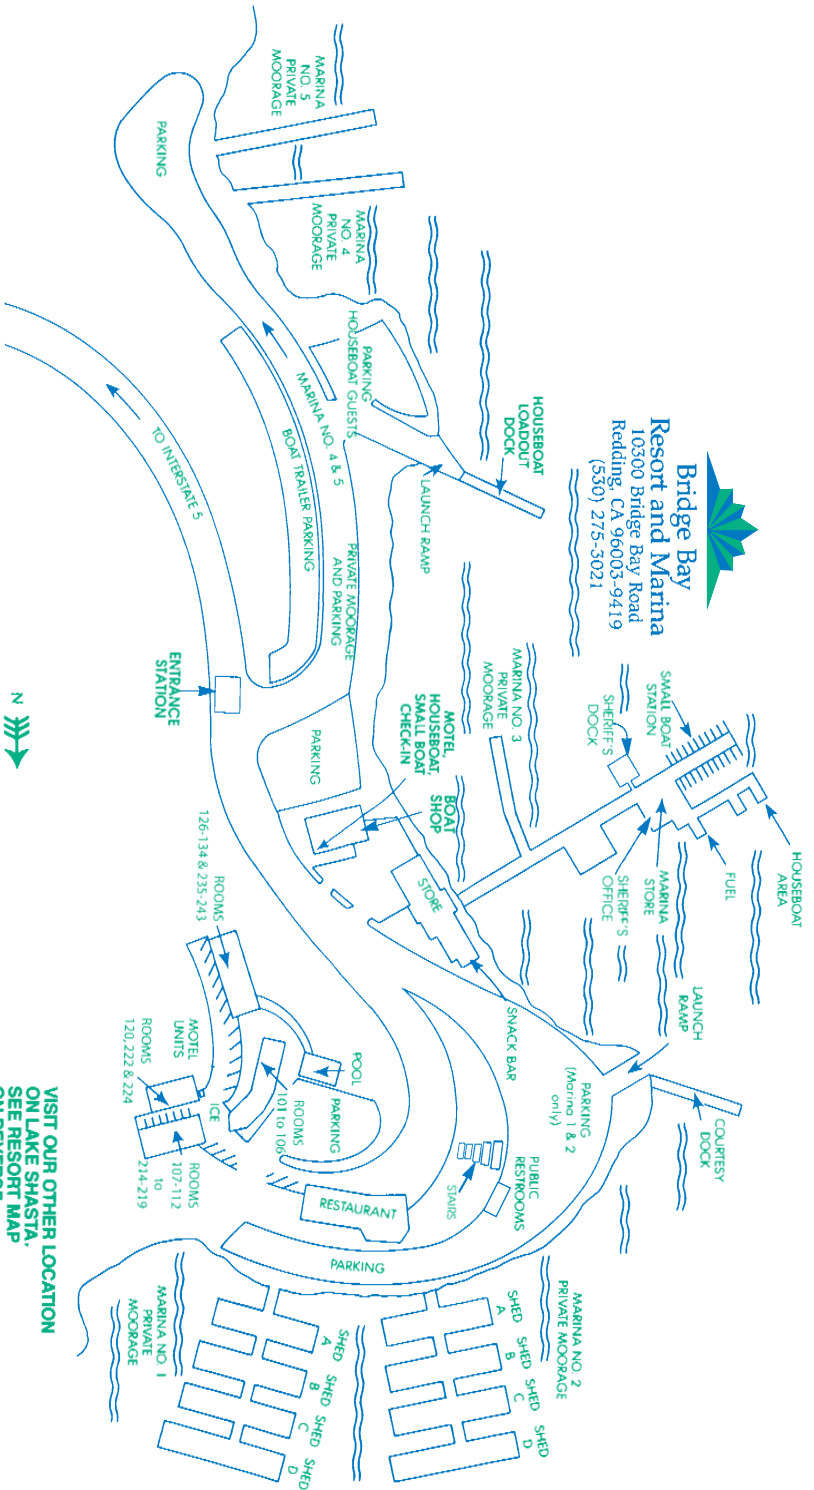

**Bridge Bay  
Resort and Marina**  
10300 Bridge Bay Road  
Redding, CA 96003-9419  
(530) 275-3021

**VISIT OUR OTHER LOCATION  
ON LAKE SHASTA.  
SEE RESORT MAP  
ON REVERSE.**