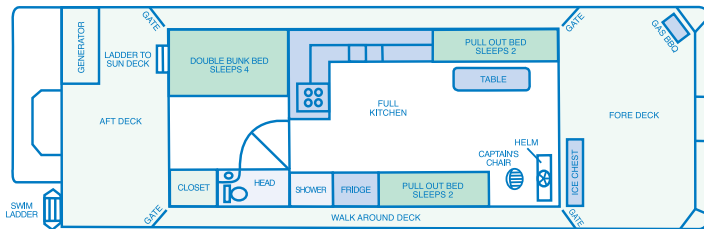

CASCADE FEATURES

- sleeps 8 comfortably/9 maximum
- 1 air conditioner (refrigerated air)
- generator/110 AC plugs/9-12.5kw
- microwave oven
- blender/toaster/coffee maker
- standard gas 3 burner stove/oven
- gas barbecue (free propane)
- complete kitchen
 - o dishes
 - o flatware
 - o pots/pans
 - o dish soap
 - o drinking glasses
- AM/FM CD stereo
- 140 hp in/outboard motor
- cruise speed - 6 mph/8 mph max.
- 50 gallon fuel tank
- 40 gallon fresh water tank
- 68 gallon holding tank
- 162 quart supplementary ice chest
- bathroom with shower
- large sun deck
- 4 deck chairs
- 1 refrigerator

Sleeps 8 42' x 14' Cabin 11' x 21'
Generator & Air Conditioner

Cascade Boat Inventory

6 Quart Pot & Lid	1	Hangers	8
8 Quart Pot & Lid	1	Ice Chest	1
2 or 3 Quart Pot & Lid	1	Information Booklet	1
8" Frying Pan	1	Life Jackets	8
10" Frying Pan	1	Biodegradable Soap Bottles	2
12" Frying Pan	1	Matches (Box)	3
7-1/2 Gallon Propane Tank	2	Meat Fork	1
Ash Tray	3	Microwave	1
BBQ & Grill	1	Mixing Bowl Set (3 piece)	1
BBQ Utensils (3 Pieces)	1	Mop & Mop Bucket	1
Baking Pan	1	Nylon Fork	1
Bathroom Deodorizer Packets	1	Nylon Ladle	1
Blender	1	Nylon Slotted Spoon	1
Bowl Brush	1	Nylon Spoon	1
Bread/Cutting Board	1	Nylon Spatula	1
Broom & Dust Pan	1	Paper Towels (rolls)	2
Can Opener	1	Pitcher	1
CO Detector	1	Plates	8
Coffee Filters	24	Platter	1
Coffee Maker & Pot	1	Pot Holders	2
Colander	1	Potato Peeler	1
Corkscrew	1	Serving Spoons	4
Coffee Cups	8	Silverware Tray	1
Cutlery Set	1	Sink Stoppers	3
Deck Chairs	4	Small Bowls (Soup/Salad)	8
Dish Drainer + Mat	1	Stakes	2
Dish Sponge	1	Table	1
Dish Towels	2	Throwable Life Rings (30' Rope) (AZ, NV)	2
Distress Flag	1	Throwable Device (CA)	1
Fire Extinguisher	2	Tie Down Ropes	2
Fly Swatter	2	Toaster	1
Forks/Knives/Spoons	8	Toilet Paper (rolls)	4
Glasses/Tumblers	8	Trash Cans	2
Grater	1	Trash Can Liners	4
Hammer	1	Waste Basket	1