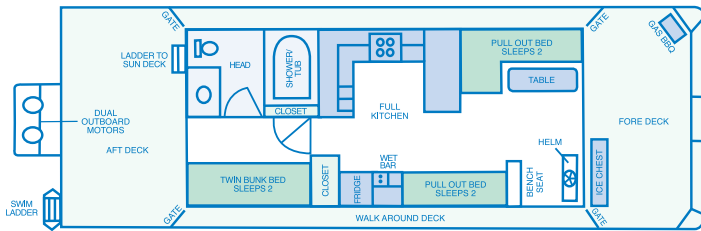

CROWNSHIP FEATURES

- sleeps 6 comfortably /7 maximum
- 2 air conditioners (refrigerated air)
- generator /110 AC plugs /8.5kw
- microwave oven
- blender/toaster/coffee maker
- standard gas 3 or 4 burner stove/oven
- gas barbecue (free propane)
- complete kitchen
 - o dishes
 - o flatware
 - o pots/pans
 - o dish soap
 - o drinking glasses
- AM/FM CD stereo
- twin 60/70 hp outboard motors
- cruise speed - 6 mph/8 mph max.
- 150 gallon fuel tank
- 44 gallon fresh water tank
- 120 gallon holding tank
- 162 quart supplementary ice chest
- full-size bathroom with shower/tub
- large sun deck
- 6 deck chairs
- 1 refrigerator

Sleeps 6 43' x 14' Cabin 11' x 24'
Generator & Air Conditioner

Crownship Boat Inventory

1 Quart Pot & Lid	1	Hangers	6
2 or 3 Quart Pot & Lid	1	Ice Chest	1
6 Quart Pot & Lid	1	Information Booklet	1
8" Frying Pan	1	Life Jackets	6
12" Frying Pan	1	Biodegradable Soap Bottles	2
7-1/2 Gallon Propane Tank	2	Matches (Box)	1
Ash Tray	2	Meat Fork	1
BBQ & Grill	1	Microwave	1
BBQ Utensils (3 Pieces)	1	Mixing Bowl Set (3 piece)	1
Baking Pan	1	Mop & Mop Bucket	1
Basting Spoon	1	Nylon Fork	1
Bathroom Deodorizer Packets	2	Nylon Ladle	1
Blender	1	Nylon Slotted Spoon	1
Bowl Brush	1	Nylon Spoon	1
Bread/Cutting Board	1	Nylon Spatula	1
Broom & Dust Pan	1	Paper Towels (rolls)	2
Can Opener	1	Pitcher	1
CO Detector	1	Plates	6
Coffee Filters	15	Platter	1
Coffee Maker & Pot	1	Pot Holders	2
Colander	1	Potato Peeler	1
Corkscrew	1	Serving Spoons	2
Coffee Cups	6	Silverware Tray	1
Cutlery Set	1	Sink Stoppers	2
Deck Chairs	6	Small Bowls (Soup/Salad)	6
Dish Drainer	1	Stakes	4
Dish Sponge	2	Table	1
Dish Towels	2	Throwable Life Rings (30' Rope)	2
Distress Flag	1	(AZ, NV)	
Fire Extinguisher	3	Throwable Device (CA)	1
Fly Swatter	1	Tie Down Ropes	2
Forks/Knives/Spoons	6	Toaster	1
Glasses/Tumblers	6	Toilet Paper (rolls)	4
Grater	1	Trash Can & Liners	1
Hammer	1	Waste Basket	1