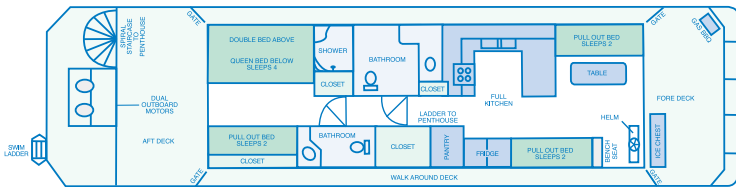

GRAND SIERRA FEATURES

- sleeps 13 comfortably
- 3 air conditioners
- generator/110 AC plugs/10kw
- microwave oven
- blender/toaster/coffee maker
- standard gas 3 or 4 burner stove/oven
- gas barbecue (free propane)
- complete kitchen
 - o dishes
 - o flatware
 - o pots/pans
 - o dish soap
 - o drinking glasses
- walk in closet
- AM/FM CD stereo
- twin 60/70 hp outboard motors
- cruise speed - 6 mph/8 mph max.
- two 100 gallon fuel tank
- 45 gallon fresh water tank
- 200 gallon holding tank
- 162 quart supplementary ice chest
- full-size bathroom with shower (handicap rails and hand shower)
- secondary bathroom w/vanity and toilet
- large size upper deck with full rail
- 10 deck chairs
- 2 refrigerators
- swim platform/ladder on rear of boat